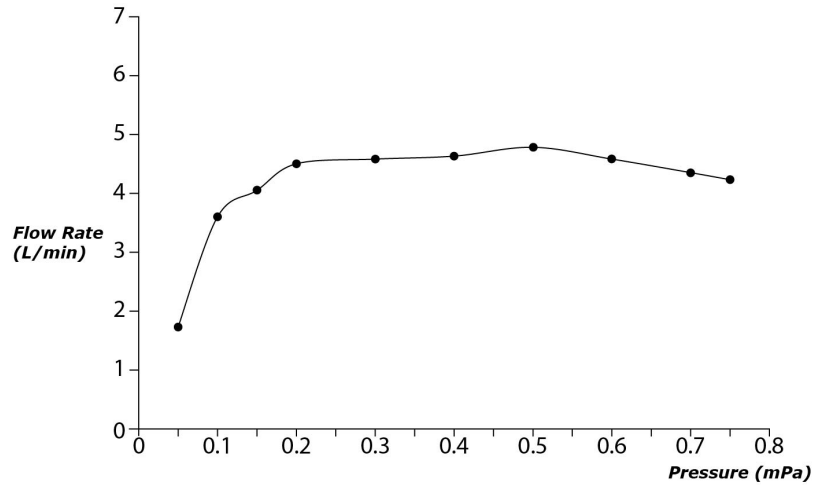

SPECIFICATIONS

- Finish : Chrome
- Material : Brass
- Water Pressure : 0.25MPa~0.75MPa

PARTS DESCRIPTION

- TLG07302B : Single Lever Washbasin Faucet (w/o Pop-up Waste)

TLG07302B

Please consult, TOTO representative for more details.

All rights reserved by TOTO including but not limited to Improve & Change of Product Design, Specs or Availability at any time without prior notice.

Flow Rate

TLG07302V_V1

Please consult, TOTO representative for more details.