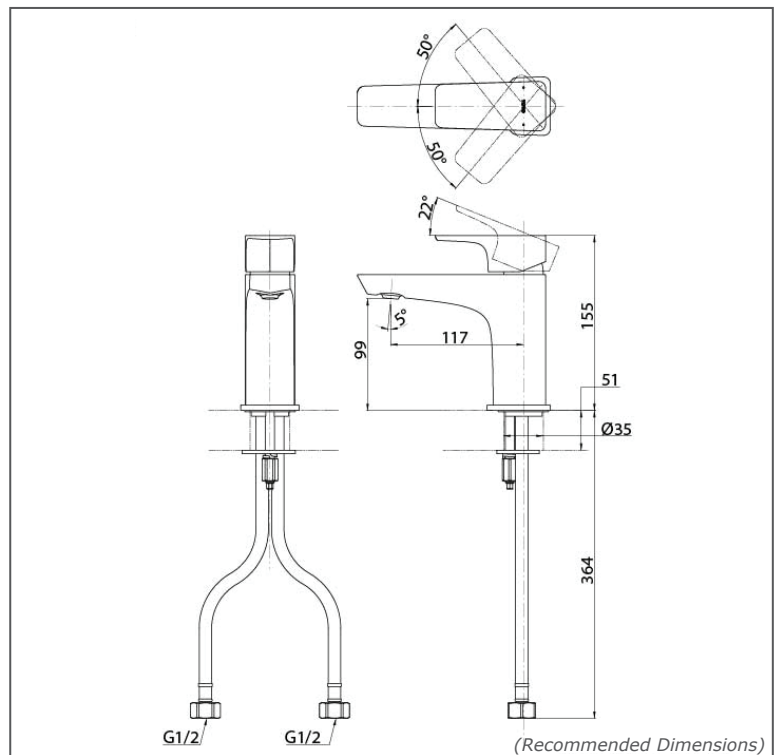

TOTO Faucets

GE SERIES

TLG07302B

reddot award 2019
winner

FEATURES

- A beauty of traditional craft in characteristic sculptural form
- V-shaped edge extends up to the end of the spout generate multi sided reflections
- Easy Installation and Usage
- Long lasting, COMFORT GLIDE mechanism for a smooth operation

SPECIFICATIONS

- Finish : Chrome
- Material : Brass
- Water Pressure : 0.25MPa~0.75MPa

PARTS DESCRIPTION

- TLG07302B : Single Lever Washbasin Faucet (w/o Pop-up Waste)

TLG07302B

Please consult, TOTO representative for more details.

All rights reserved by TOTO including but not limited to Improve & Change of Product Design, Specs or Availability at any time without prior notice.

Flow Rate

TLG07302V_V1

Please consult, TOTO representative for more details.